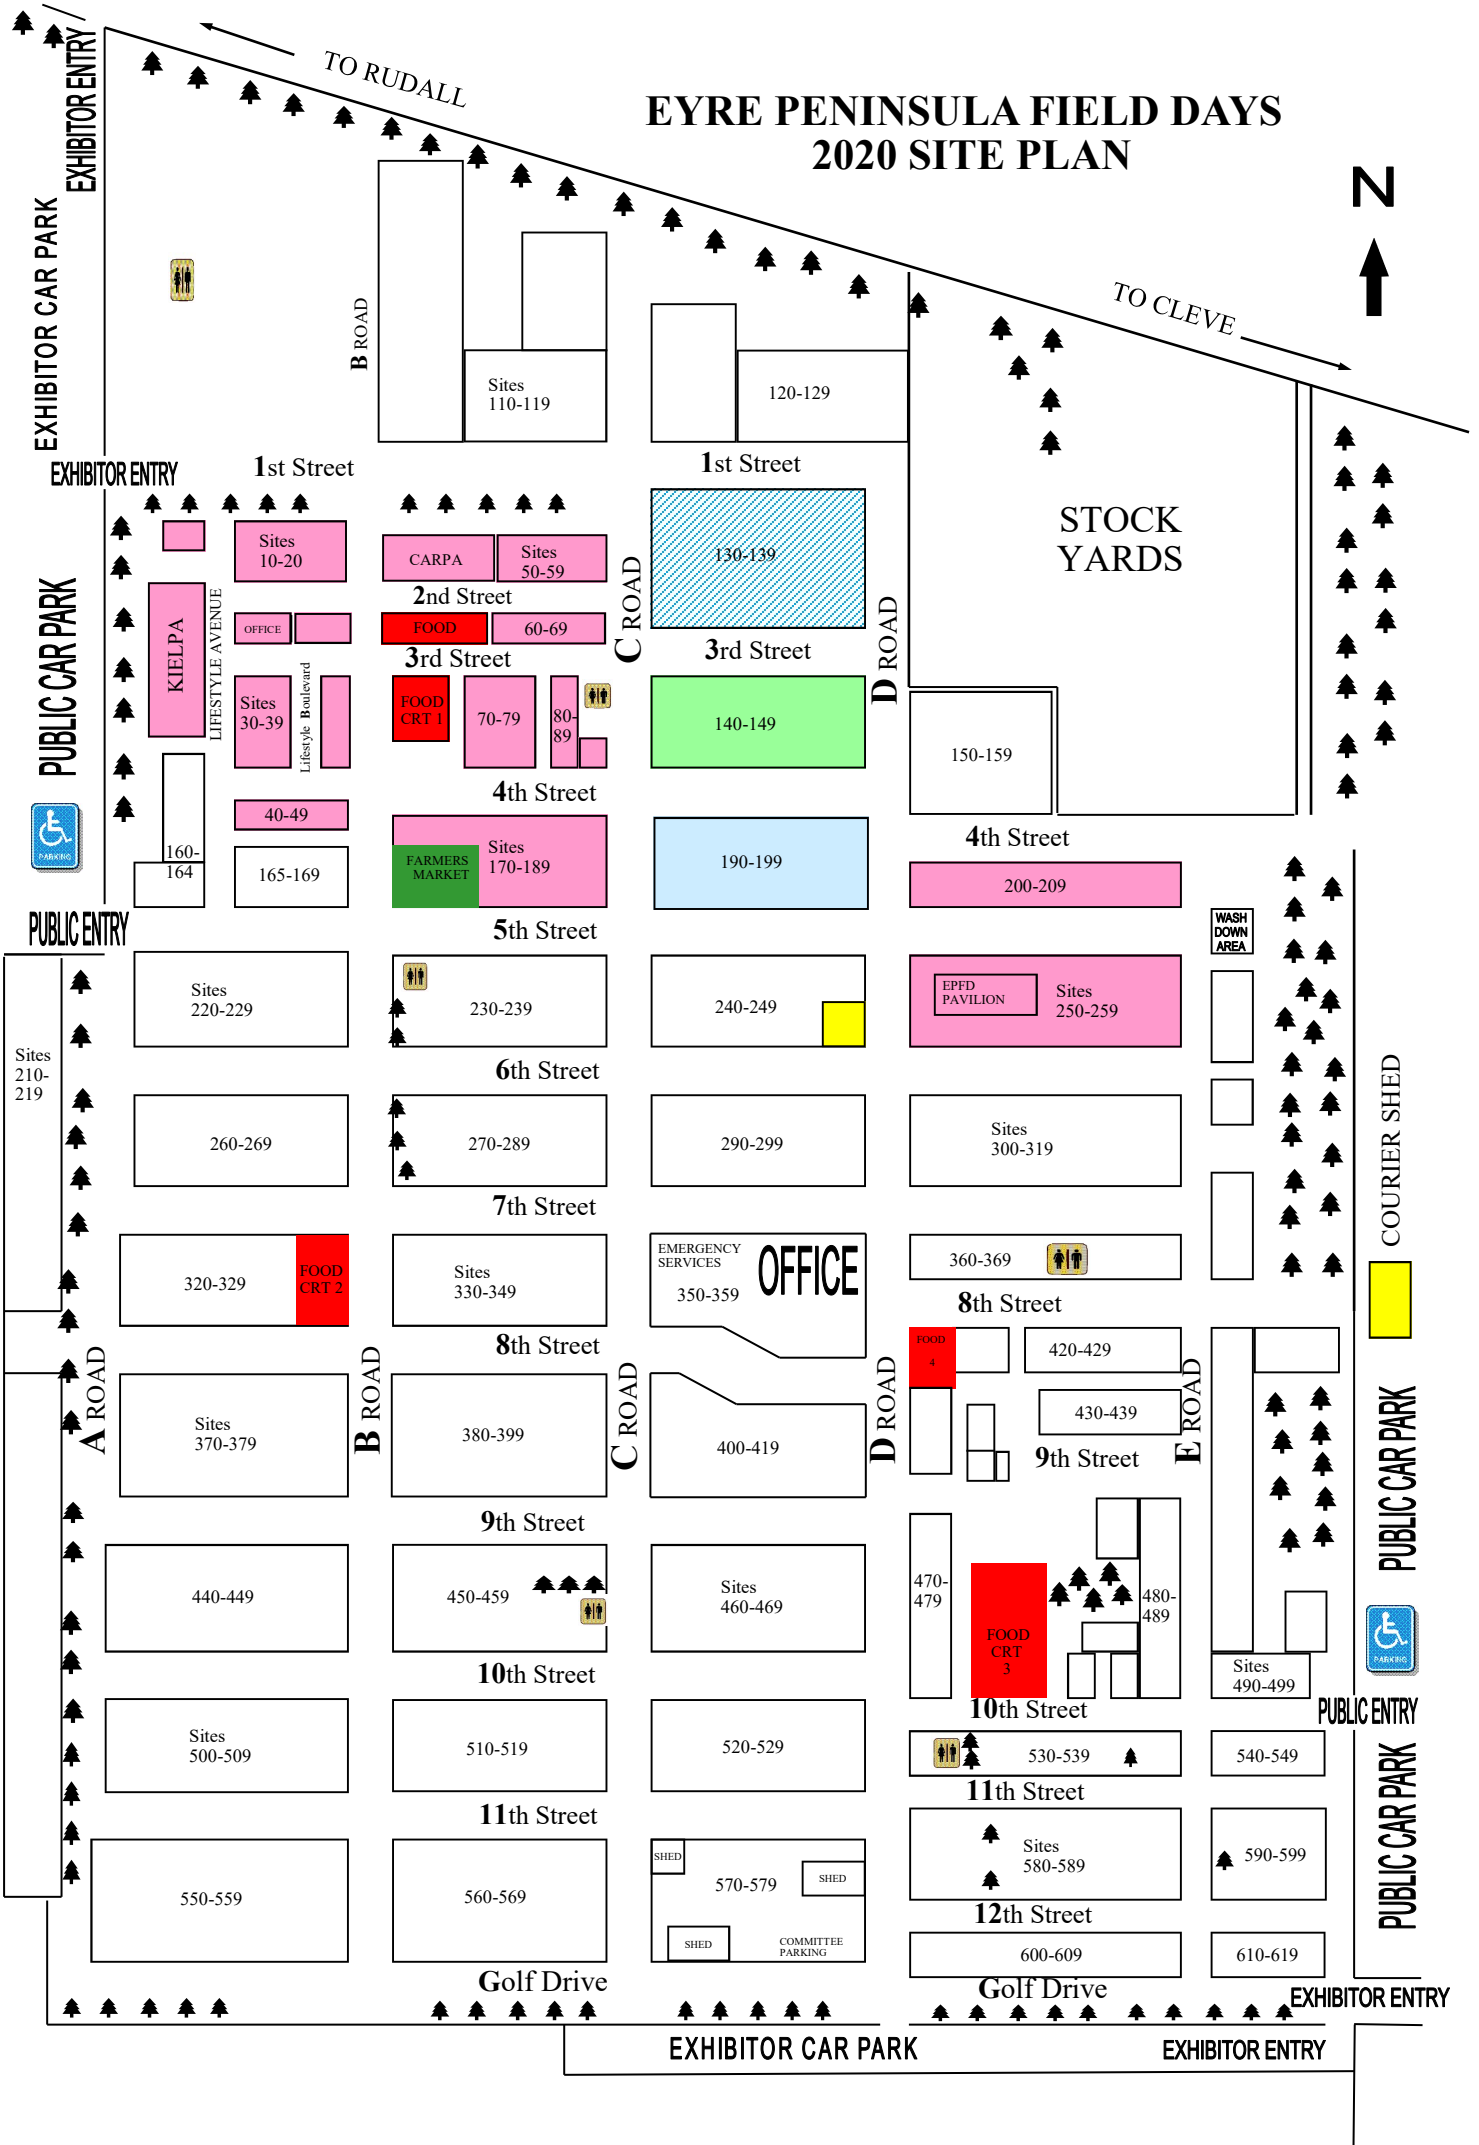

EYRE PENINSULA FIELD DAYS 2020 SITE PLAN

TO RUDALL

TO CLEVE

STOCK
YARDS

EPFD
PAVILION Sites
250-259

EMERGENCY
SERVICES OFFICE
350-359

FOOD
CRT 3

SHED 570-579 SHED
COMMITTEE
PARKING

WASH
DOWN
AREA

COURIER SHED

COURIER SHED

COURIER SHED

COURIER SHED

EXHIBITOR CAR PARK

EXHIBITOR ENTRY

EXHIBITOR CAR PARK

3rd Street

4th Street

4th Street

5th Street

6th Street

7th Street

8th Street

9th Street

FOOD CRT 1 70-79

FARMERS MARKET Sites
170-189

230-239

270-289

Sites
330-349

380-399

450-459

510-519